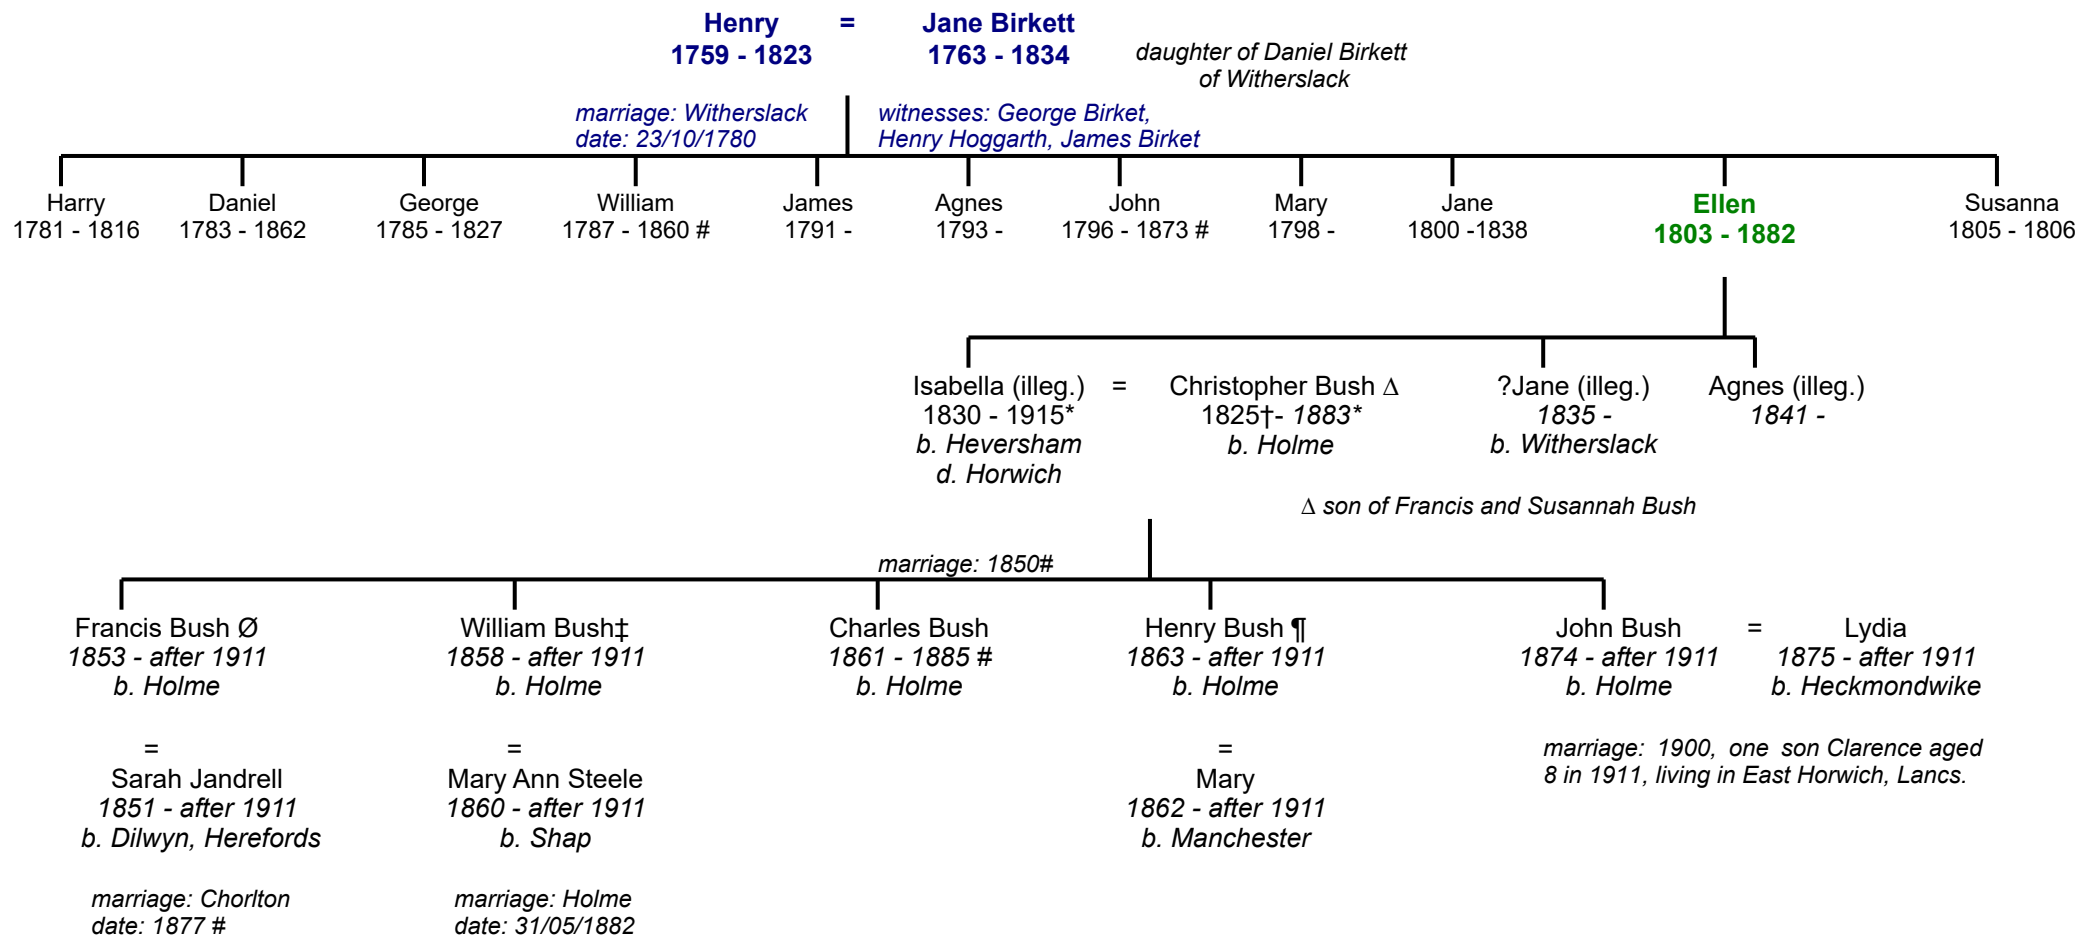

**Ellen Hoggarth born 1803**  
*compiled by Ron Hoggarth November 2007*  
*cousin of Henry born 1806*

Ellen appears to have been a witness at the marriage of her sister Jane to James Beetham in 1832. She may be the Ellen in Milnthorpe Workhouse in 1841 with a two month old baby, Agnes. (She may possibly be the Ellen working as a House Servant to Elizabeth Jackson at No 8 Kent Street , Kendal in 1851.)

By 1861 Ellen is living with her daughter and son in Law and their young family at Wilsons Square in Holme. Like them she is working in the flax mill.

But once again Ellen is in Milnthorpe Workhouse in 1871 & 1881 and is described as a lunatic.

(see page 2)

Ø living 43 Barlow Street Horwich in 1911. They had no children. John was a tool smith with the Lancashire and Yorkshire Railway

‡ farming at Fell Side, Kirkby Lonsdale in 1911. They had 11 children, all but one were alive